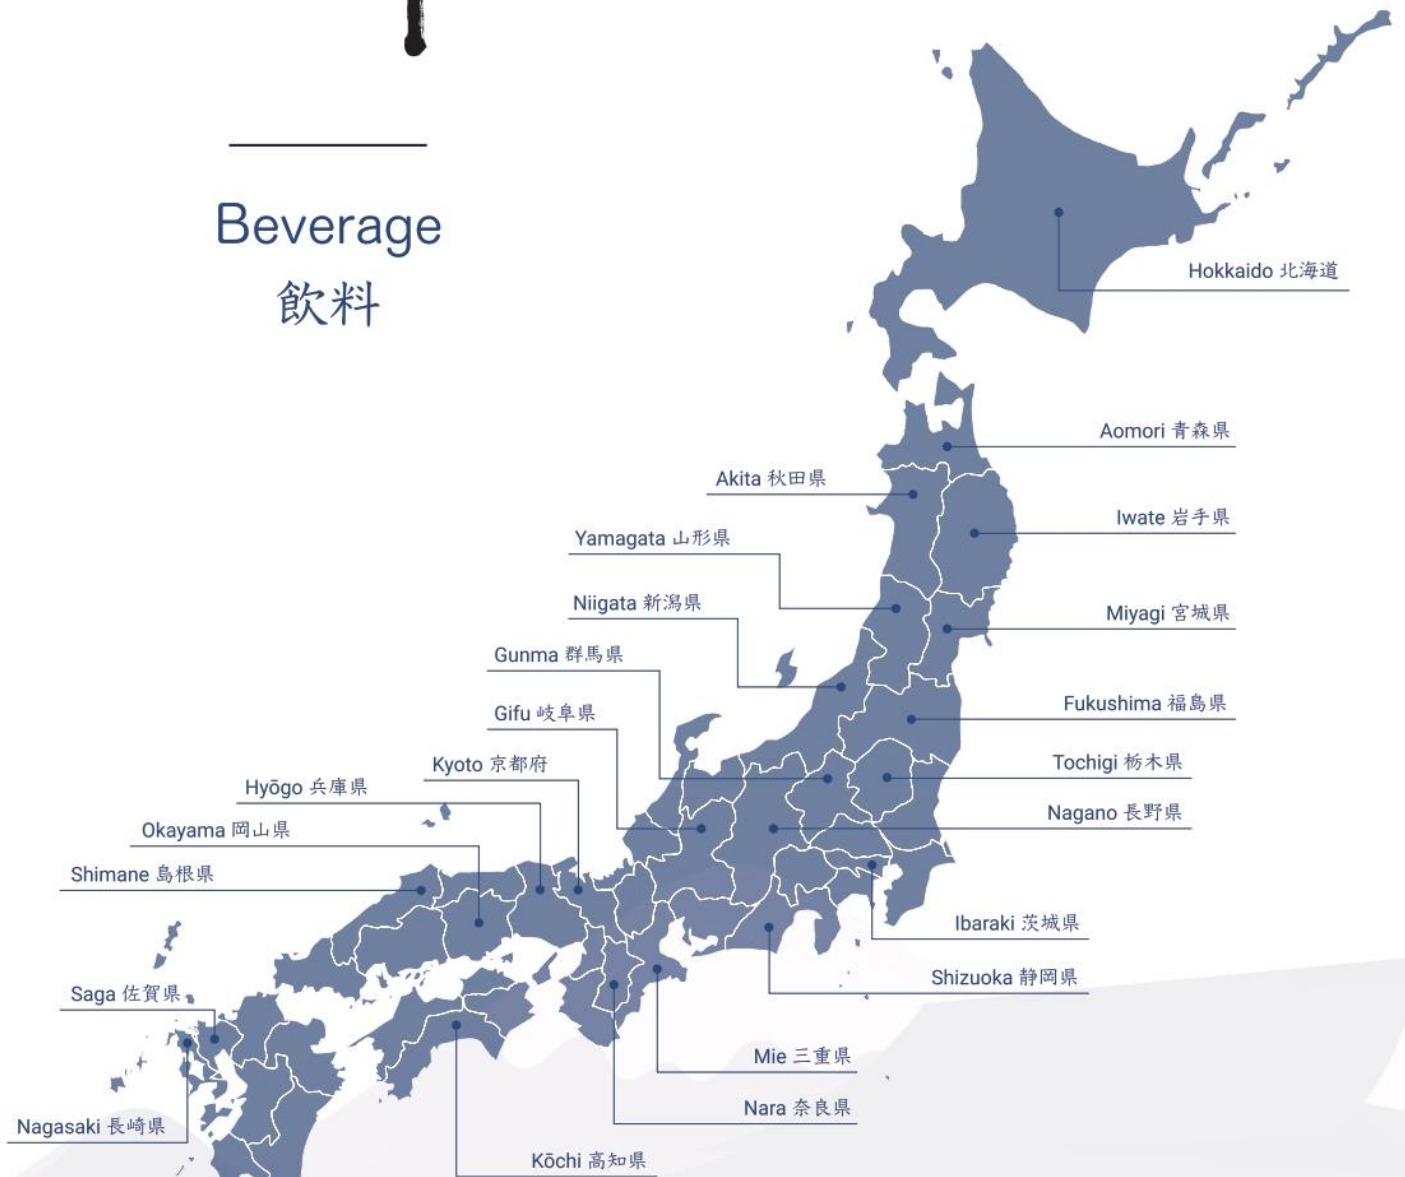

# 茶匠

Ki-sho

Beverage  
飲料

## ~ Carafe Selection ~

	Prefecture	360ml
Juyondai Gokujo Morohaku	Yamagata	\$238
Kokuryu Fuku Daiginjo (Limited Edition)	Fukui	\$208
Tanaka Shirasagi Junmai Daiginjo (Sake Challenge Gold Medal 2021)	Hyogo	\$208
Zaku Kaizan Junmai Daiginjo	Mie	\$158
DAN Yamahai Junmai Ginjo	Yamanashi	\$108
Genpei Six Stage Tokubetsu Junmai	Fukui	\$98
Miyoshi Blue Junmai Ginjo Namazume	Yamaguchi	\$98
Tokubetsu Junmai Amabie Label	Yamagata	\$138
Hiokizakura Junmai Daiginjo	Tottori	\$158
Ayu Masamune Daiginjo	Niigata	\$188/500ml

## ~ Premium Sake Selection ~

	<b>Prefecture</b>	<b>720ml</b>
Sake Hundred Byakko 18% (Limited 50 Bottles in Singapore)	Yamagata	\$698
Ohmine Sake Storm Cowboy (Light Press - Gold Medal in IWC2020)	Honshu	\$688
Ohmine Sake Storm Cowboy (Heavy Press - Gold Medal in IWC2020)	Honshu	\$688
Hakurakusei Niizawa Kizashi	Miyagi	\$1380
Raifuku Choseimai 8%	Ibaraki	\$620
Tatsuriki Akitsu	Hyogo	\$738
Kokuryu Nizaemon	Fukui	\$880
Sharaku Niwari	Fukushima	\$980
Zankyo Super 7% 2020	Miyagi	\$670
Dan Premium Yamahai Daiginjo (Gold Medal at Kura Master 2020)	Hyogo	\$690