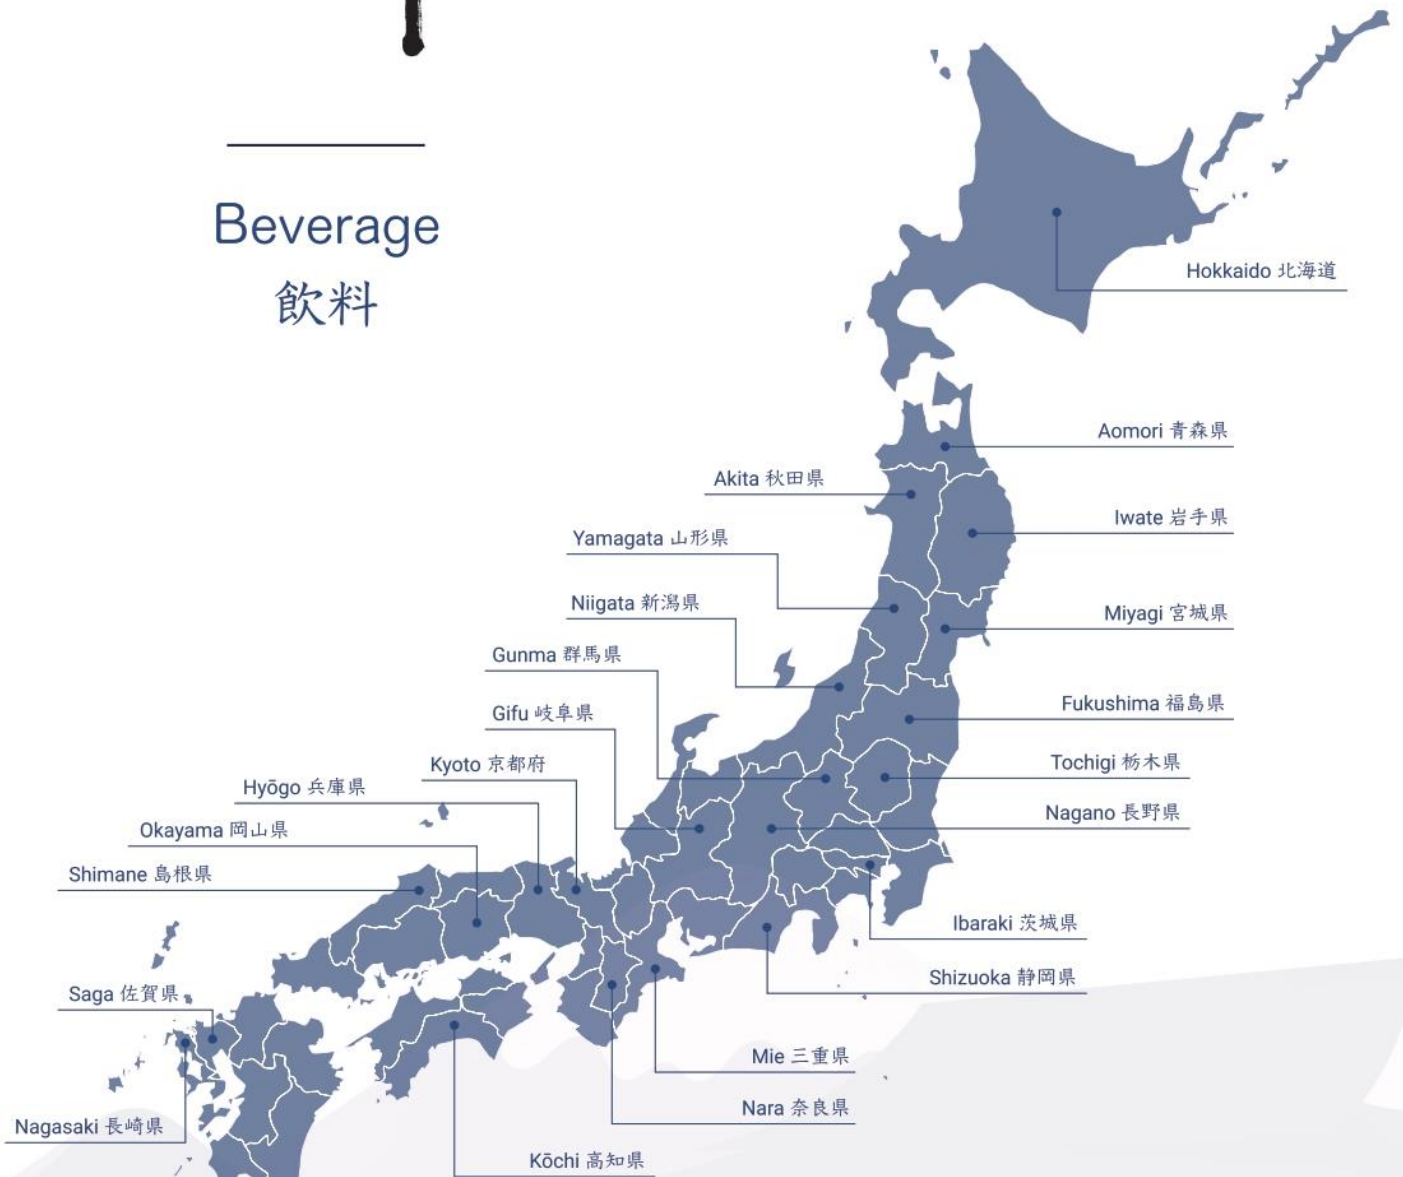

# 茶匠

Ki-sho

Beverage  
飲料

## ~ Carafe Selection ~

	Prefecture	360ml
Juyondai Gokujo Morohaku	Yamagata	\$238
Kokuryu Fuku Daiginjo (Limited Edition)	Fukui	\$208
Tanaka Shirasagi Junmai Daiginjo (Sake Challenge Gold Medal 2021)	Hyogo	\$208
Zaku Kaizan Junmai Daiginjo	Mie	\$158
Juji Asahi Orochi no Mai Junmai Shu Nama	Shimane	\$98
Shosetsu Tokubetsu Junmai	Shizuoka	\$98
Miyoshi Blue Junmai Ginjo Namazume	Yamaguchi	\$98
Jikon Tobindori Shizuku	Mie	\$208
Tanaka 1789 Tokubetsu Junmai	Miyagi	\$268/500ml
Ayu Masamune Daiginjo	Niigata	\$188/500ml
Gassan (Sparkling Sake)	Shimane	\$88/500ml

## ~ Premium Sake Selection ~

	Prefecture	720ml
Sake Hundred Byakko 18% (Limited 50 Bottles in Singapore)	Yamagata	\$698
Ohmine Sake Storm Cowboy (Light Press - Gold Medal in IWC2020)	Honshu	\$688
Ohmine Sake Storm Cowboy (Heavy Press -Gold Medal in IWC2020)	Honshu	\$688
Hakurakusei Niizawa Kizashi	Miyagi	\$1380
Raifuku Choseimai 8%	Ibaraki	\$620
Tatsuriki Akitsu	Hyogo	\$738
Kokuryu Nizaemon	Fukui	\$880
Sharaku Niwari	Fukushima	\$980
Daishichi Myoka Rangyoku	Fukushima	\$680
Zankyo Super 7% 2020	Miyagi	\$670