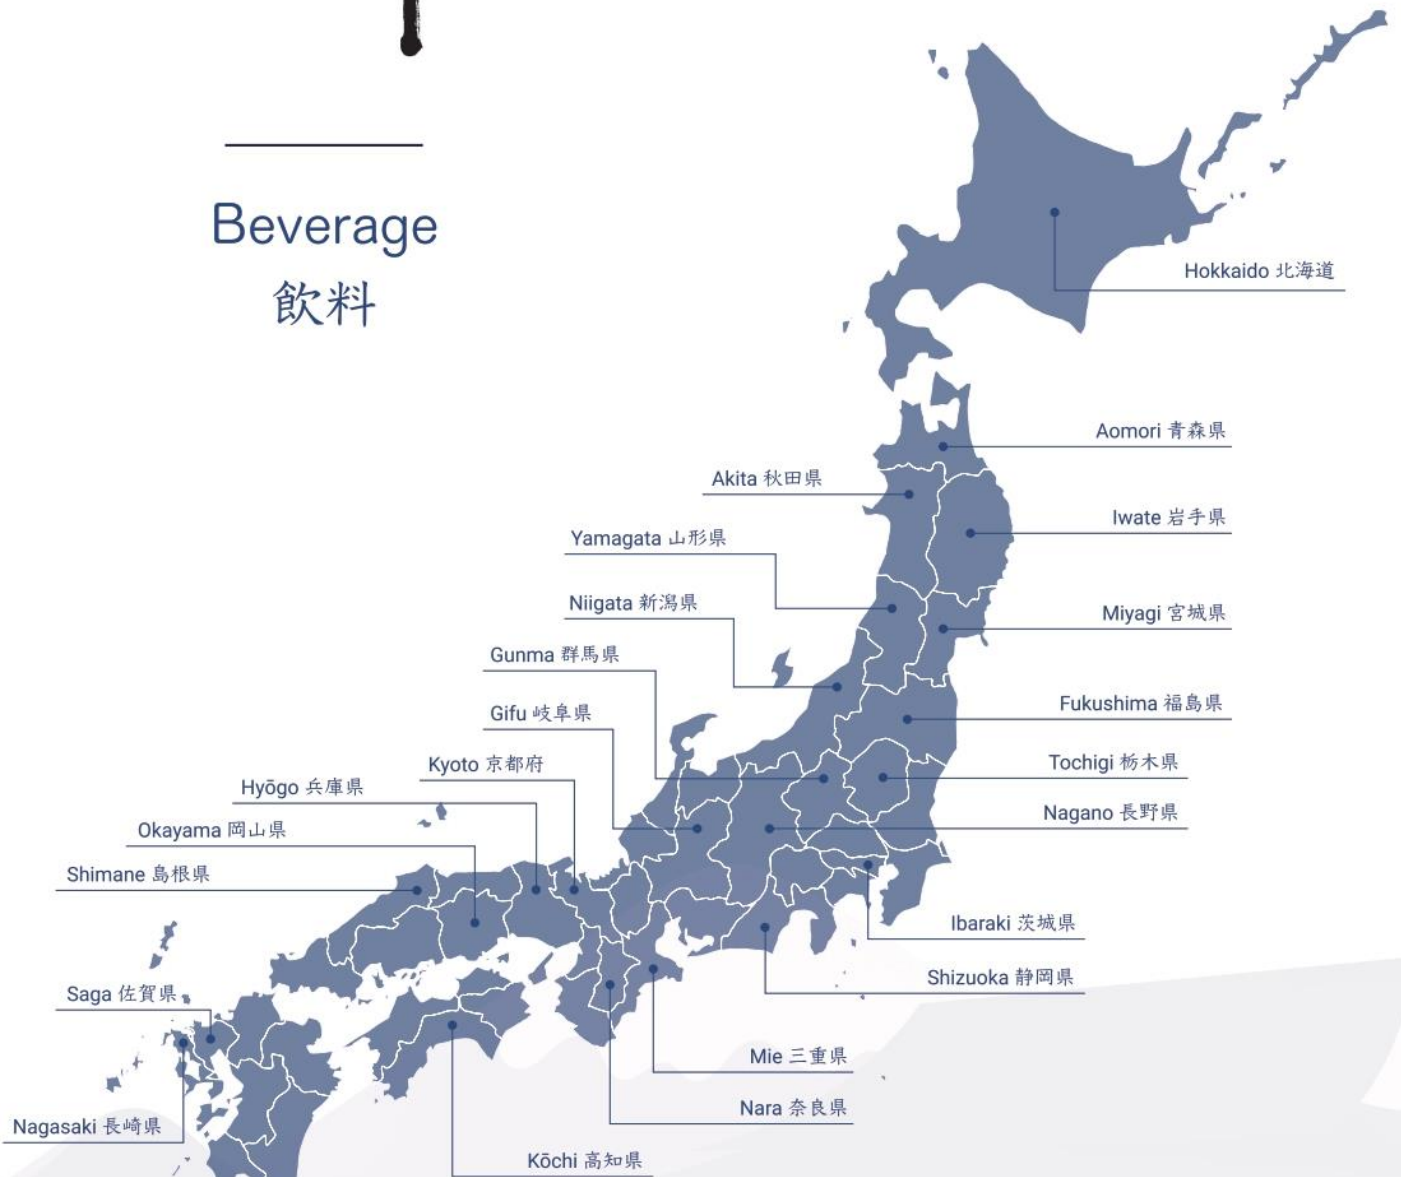

# 茶匠

Ki-sho

Beverage  
飲料

## ~ Carafe Selection ~

	Prefecture	360ml
Yazakazuru Tobin Shizuku Kamenoo (Chef's Selection)	Kyoto	\$208
Okuharima Yamahai Junmai	Hyogo	\$108
Zaku Naguwashi Junmai Daiginjo	Mie	\$208
Kuheiji Hinokishi Yamadanishiki	Aichi	\$148
Takijiman Junmai Daiginjo	Mie	\$128
Jikon Tobindori Shizuku	Mie	\$680/500ml
Tanaka 1789 Tokubetsu Junmai	Miyagi	\$268/500ml
Ayu Masamune Daiginjo	Niigata	\$188/500ml

## ~ Premium Sake Selection ~

	Prefecture	720ml
Tatenokawa "Komyo" 1% (1% Polishing)	Yamagata	\$4200
Sake Hundred Byakko 18% (Limited 50 Bottles in Singapore)	Yamagata	\$698
Ohmine Sake Storm Cowboy (Light Press - Gold Medal in IWC2020)	Honshu	\$688
Ohmine Sake Storm Cowboy (Heavy Press -Gold Medal in IWC2020)	Honshu	\$688
Raifuku Choseimai 8%	Ibaraki	\$688
Raifuku Fantastic 7%	Ibaraki	\$980
Tatsuriki Akitsu	Hyogo	\$738
Kokuryu Nizaemon	Fukui	\$880
Sharaku Niwari	Fukushima	\$1080
Daishichi Myoka Rangyoku	Fukushima	\$680
Zankyo Super 7% 2020	Miyagi	\$880