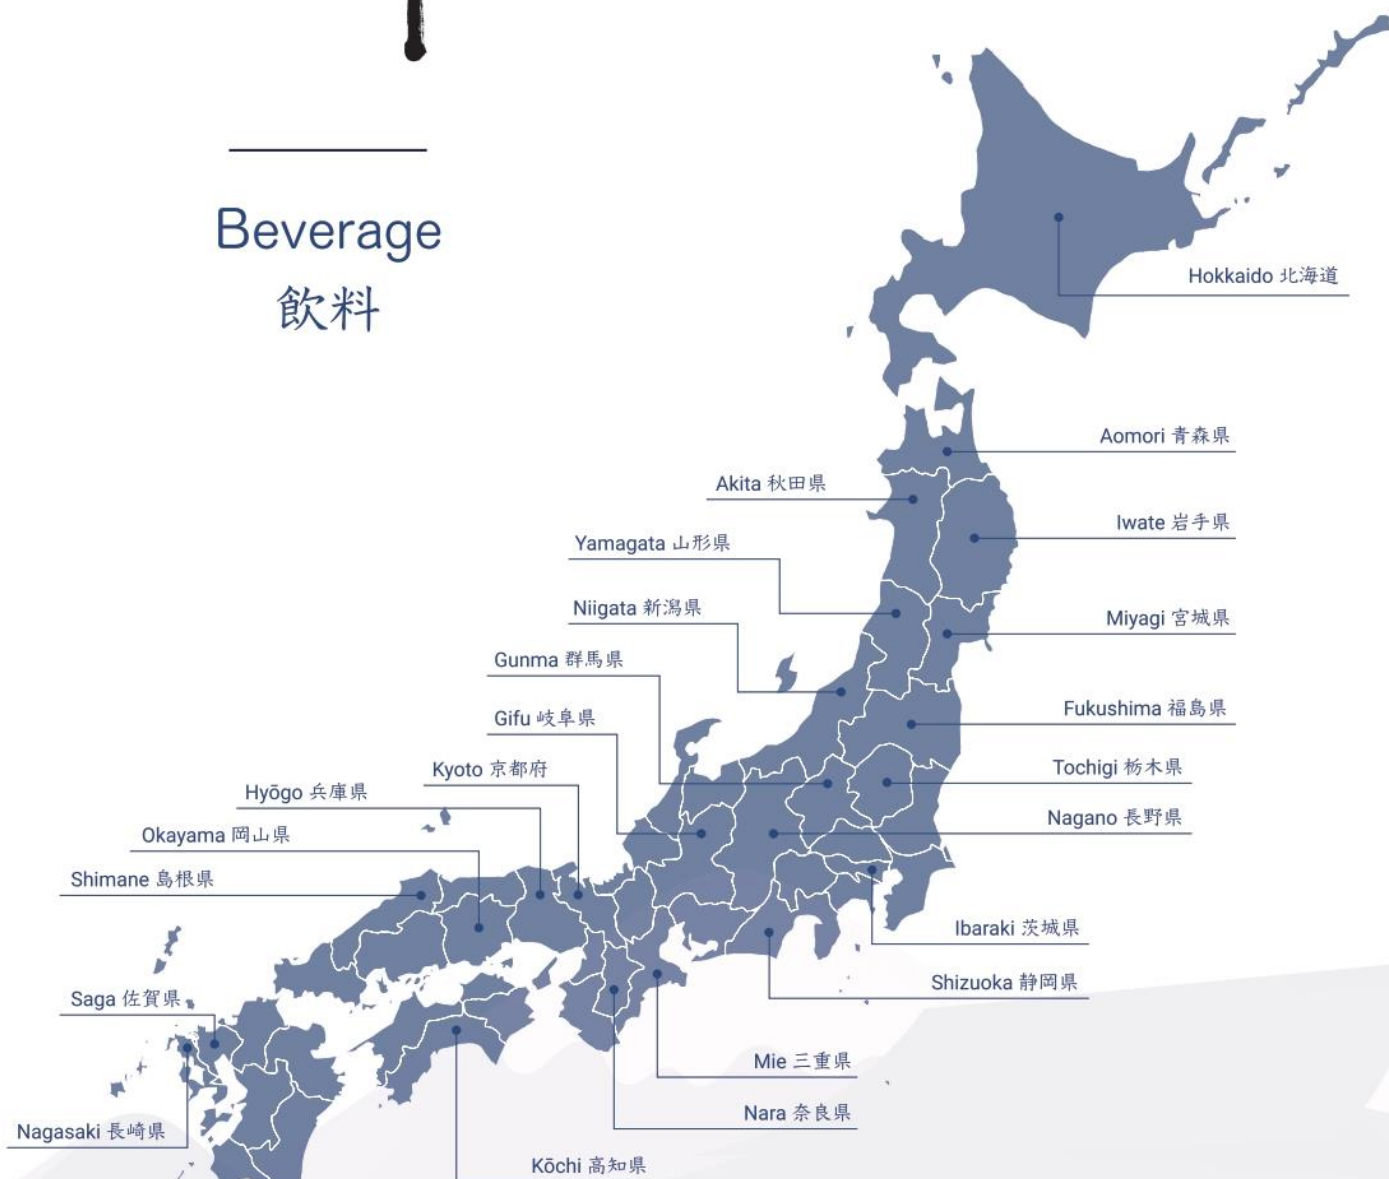

# 茶年

Ki-sho

Beverage  
飲料

## ~ Carafe Selection ~

	Prefecture	360ml
Yazakazuru Tobin Shizuku Kamenoo (Chef's Selection)	Kyoto	\$208
Zaku Kaizan Ittekisui	Mei	\$138
Fukucho Junmai Ginjo Yamadanishiki	Hiroshima	\$98
Kokuryu Junmai Ginjo	Fukui	\$98
Zaku Naguwashi Junmai Daiginjo	Mei	\$208
Kuheiji Hinokishi Yamadanishiki	Aichi	\$148
Mukyu Tenon Teppen Junmai Daiginjo	Tottori	\$128
Jikon Tobindori Shizuku	Mie	\$680/500ml
Tanaka 1789 Tokubetsu Junmai	Miyagi	\$268/500ml
Ayu Masamune Daiginjo	Niigata	\$188/500ml

## ~ Premium Sake Selection ~

	Prefecture	720ml
Tatenokawa "Komyo" 1% (1% Polishing)	Yamagata	\$4200
Sake Hundred Byakko 18% (Limited 50 Bottles in Singapore)	Yamagata	\$698
Ohmine Sake Storm Cowboy (Light Press - Gold Medal in IWC2020)	Honshu	\$688
Ohmine Sake Storm Cowboy (Heavy Press -Gold Medal in IWC2020)	Honshu	\$688
Raifuku Choseimai 8%	Ibaraki	\$688
Raifuku Fantastic 7%	Ibaraki	\$980
Tatsuriki Akitsu	Hyogo	\$738
Kokuryu Nizaemon	Fukui	\$880
Sharaku Niwari	Fukushima	\$1080
Daishichi Myoka Rangyoku	Fukushima	\$680
Zankyo Super 7% 2020	Miyagi	\$880