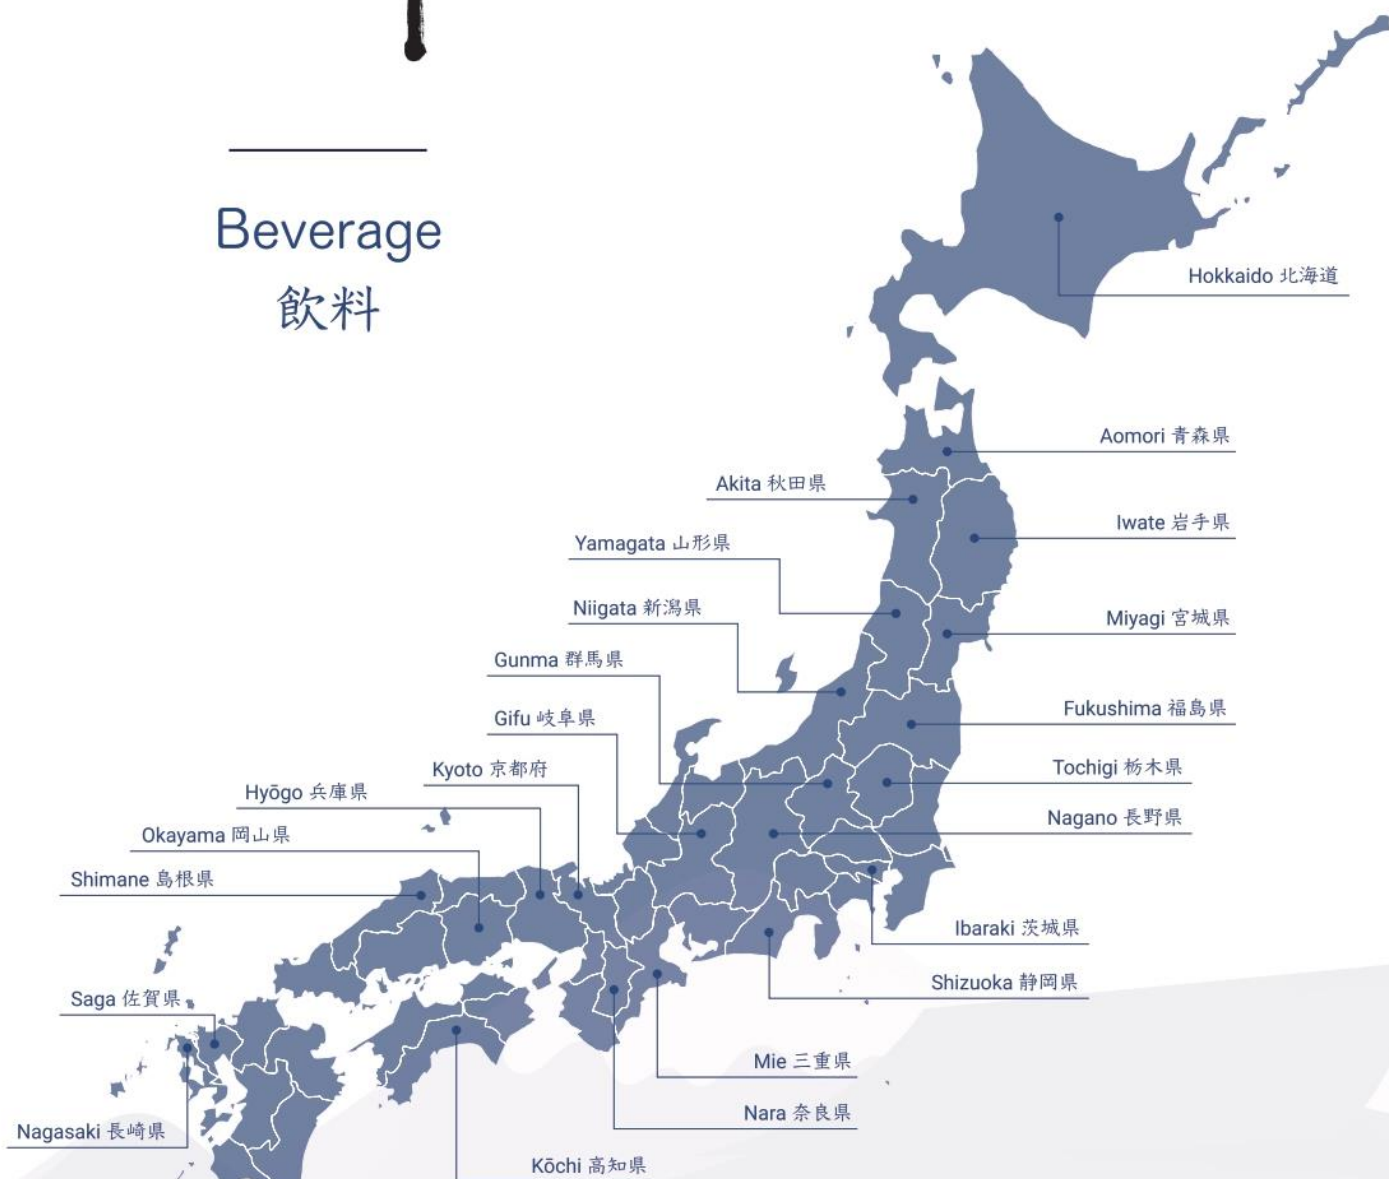

茶年

Ki-sho

Beverage
飲料

~ Carafe Selection ~

	Prefecture	360ml
Yazakazuru Tobin Shizuku Kamenoo (Chef's Selection)	Kyoto	\$208
Juyondai Gokujo Morohaku	Yamagata	\$228
Gassan Sparkling Cloud	Shimane	\$98
Zaku Junmai Daiginjo	Mie	\$128
Mukyu Tenon Teppen Junmai Daiginjo	Tottori	\$128
Kuheiji Hinokishi Yamadanishiki	Aichi	\$148
Kokuryu Junmai Ginjo	Fukui	\$98
Jikon Tobindori Shizuku	Mie	\$680/500ml
Tanaka 1789 Tokubetsu Junmai	Miyagi	\$268/500ml
Ayu Masamune Daiginjo	Niigata	\$188/500ml

~ Premium Sake Selection ~

	Prefecture	720ml
Tatenokawa "Komyo" 1% (1% Polishing)	Yamagata	\$4200
Sake Hundred Byakko 18% (Limited 50 Bottles in Singapore)	Yamagata	\$698
Ohmine Sake Storm Cowboy (Light Press - Gold Medal in IWC2020)	Honshu	\$688
Ohmine Sake Storm Cowboy (Middle Press - Gold Medal in IWC2020)	Honshu	\$688
Ohmine Sake Storm Cowboy (Heavy Press -Gold Medal in IWC2020)	Honshu	\$688
Raifuku Fantastic 7%	Ibaraki	\$980
Raifuku Choseimai 8%	Ibaraki	\$688
Kokuryu Nizaemon	Fukui	\$880
Sharaku Niwari	Fukushima	\$1080
Daishichi Myoka Rangyoku	Fukushima	\$680
Zankyo Super 7% 2020	Miyagi	\$880
Tatsuriki Akitsu	Hyogo	\$738
Zaku Toji Selection "Crown"	Mie	\$628